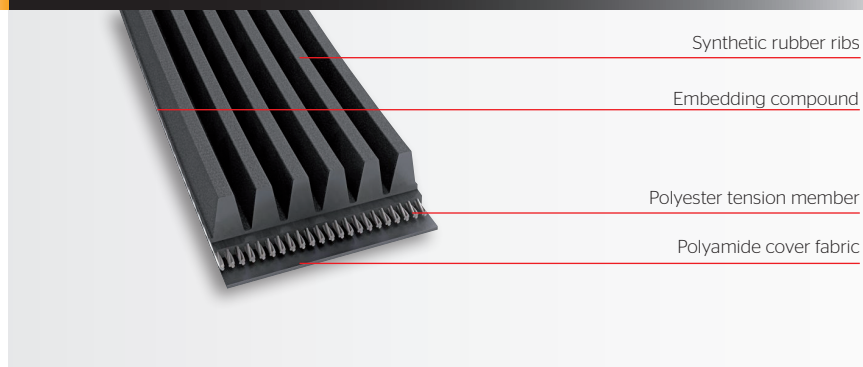

Belt structure:

All sizes and prices are available on request.

The content of this publication is not legally binding and is provided as information only. The trademarks displayed in this publication are the property of Continental AG and/or its affiliates. Copyright © 2015 ContiTech AG. All rights reserved. For complete information go to: www.contitech.de/discl_en