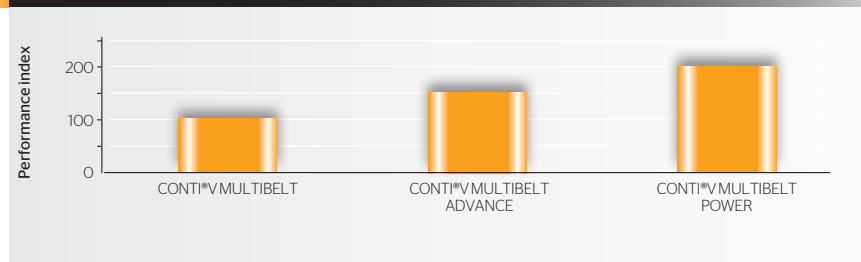

Comparison of products:

The content of this publication is not legally binding and is provided as information only. The trademarks displayed in this publication are the property of Continental AG and/or its affiliates. Copyright © 2015 ContiTech AG. All rights reserved. For complete information go to: www.contitech.de/discl_en